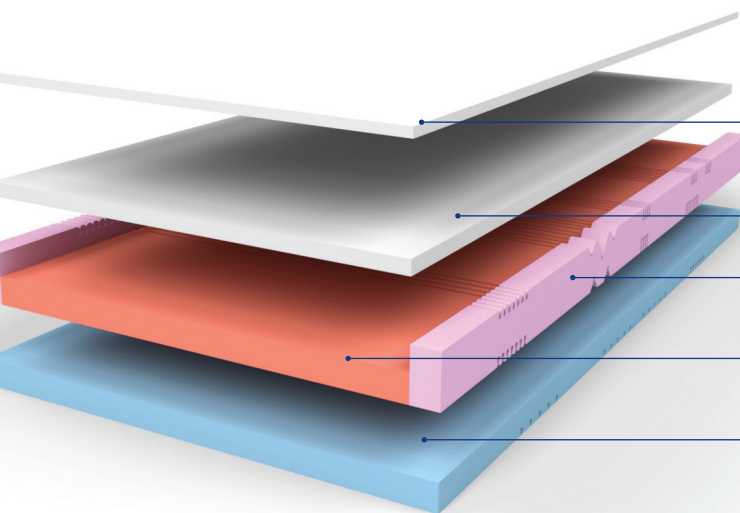

Designed for Adjustable Beds

Dual-notched foam layers and sidewall hinges allow the mattress to flex seamlessly with adjustable bed functions while maintaining comfort and support

Waveform Core

Designed with varying wave frequencies to provide targeted comfort and support where it is needed most. Firmer support zones at the head and foot sections help promote stability, while the torso zone encourages natural body alignment

Australian-made Quality

Proudly made in Australia using medical-grade, high-density foam for lasting comfort, support, and durability

Open Cell Foam

A highly breathable surface layer promotes airflow throughout the mattress, helping to release excess heat and maintain sleeping comfort

Hybrid Foam

Adapts to body contours for personalised comfort and support, while its responsive design assists with repositioning and in-bed mobility

Anti-bacterial, Stretch-knit Covers

Standard Knit, Cooling Gel, and Pressure Care

30mm Breathable Top Hybrid Foam Layer

Reinforced Side Layer Hybrid Foam

60mm Mid Layer Notched Hybrid Foam

60mm Base Layer Notched Hybrid Foam

Anti-bacterial, Stretch-knit Covers

The mattress covers are made with silver-infused fibres, commonly used to help maintain a fresh and hygienic sleep surface. The range is available with either a Stretch-Knit Cover, offered with Classic and Cooling Gel interchangeable cover tops, or a Pressure Care cover designed for pressure care applications.

Stretch Knit Covers *Interchangeable Covers for year-round comfort*

Classic

Balanced support for all users

Cooling Gel

Promotes a cool, dry sleeping climate

Soft

SWL 175kg

BEM469950 - Long Single
BEM469956 - King Single
BEM469962 - Long Double
BEM469968 - Queen

Medium

SWL 200kg

BEM469952 - Long Single
BEM469958 - King Single
BEM469964 - Long Double
BEM469970 - Queen

Firm

SWL 250kg

BEM469954 - Long Single
BEM469960 - King Single
BEM469966 - Long Double
BEM469972 - Queen

Pressure Care Covers

PU Cover

Designed for moisture management and protection in pressure care environments

Soft

SWL 175kg

BEM469974 - Long Single
BEM469980 - King Single
BEM469986 - Long Double
BEM469992 - Queen

Medium

SWL 200kg

BEM469976 - Long Single
BEM469982 - King Single
BEM469988 - Long Double
BEM469994 - Queen

Firm

SWL 250kg

BEM469978 - Long Single
BEM469984 - King Single
BEM469990 - Long Double
BEM469996 - Queen

7 YEARS LIMITED WARRANTY*

*Foam 7 years | Stretch Knit Covers 2 years | PU Pressure Reducing Cover 5 years